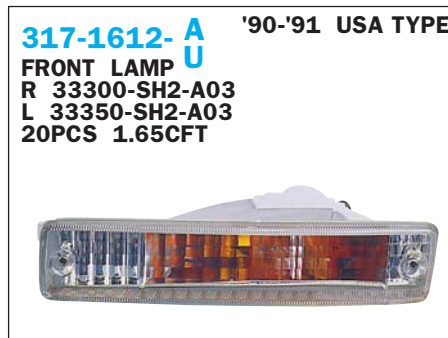

REPLACEMENT FOR

**CIVIC COUPE CRX/H-BACK/
SEDAN/WAGON '84-'87**

REPLACEMENT FOR

CIVIC COUPE CRX '88-'91

317-1104- AS '88
HS
HEAD LAMP
R 33100-SH3-A03
L 33150-SH3-A03
6PCS 6.06CFT

HB4/HB3 BULBS

317-1105- AS '90
HS
HEAD LAMP
R 33100-SH3-A05
L 33150-SH3-A05
6PCS 5.84CFT

HB4/HB3

317-1618 '84
FRONT LAMP
R 33300-SB2-671
L 33350-SB2-671
50PCS 3.72CFT

317-1513- A '88-'89 USA TYPE
U
CORNER LAMP
R 34300-SH2-A03
L 34350-SH2-A03
20PCS 1.75CFT

317-1514- A '90-'91 USA TYPE
U
CORNER LAMP
R 34300-SH2-A04
L 34350-SH2-A04
20PCS 1.81CFT

317-1614-0 '85-'87
FRONT LAMP
R 33300-SB2-673
L 33350-SB2-673
20PCS 1.48CFT

317-1613- A '88-'89 USA TYPE
U
FRONT LAMP
R 33300-SH3-A01
L 33350-SH3-A01
20PCS 1.55CFT

317-1612- A '90-'91 USA TYPE
U
FRONT LAMP
R 33300-SH2-A03
L 33350-SH2-A03
20PCS 1.65CFT

REPLACEMENT FOR

**CIVIC COUPE CRX '88-'91
EUROPEAN TYPE**

REPLACEMENT FOR

**CIVIC DELSOL '93
U.S.A. TYPE**

317-1141-AS

HEAD LAMP
R 33100-SR2-A02
L 33150-SR2-A02
6PCS 5.56CFT

217-1531-AE EUROPEAN TYPE '88
CORNER LAMP
R 34300-SH2-G03
L 34350-SH2-G03
20PCS 1.77CFT